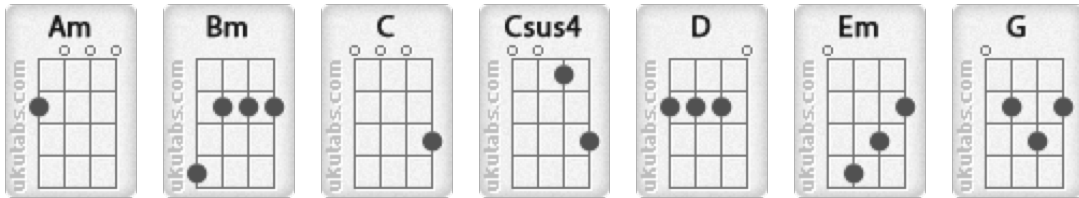

Title	Father And Son
Artist	Cat Stevens
Album	Tea For The Tillerman

Ab = G#
 Bb = A#
 Db = C#
 Eb = D#
 Gb = F#

Intro: G C Csus4

G C Csus4 Am
 It's not time to make a change, just relax and take it easy
 G Em
 You're still young that's your fault
 Am D
 there's so much you have to know
 G D C Am
 Find a girl, settle down, if you want to, you can marry
 G Em Am C D
 Look at me, I am old, but I'm happy
 G Bm C Am
 I was once like you are now, and I know that its not easy
 G Em Am D
 to be calm, when you've found something going on
 G Bm C Am
 But take your time, think a lot, why think of everything you've got
 G Em D G
 For you will still be here tomorrow, but your dreams may not

Interlude -x2-: G C Csus4

G Bm C Am
 How can I try to explain? when I do he turns away again
 G Em Am C D
 it's always been the same, same old story
 G Bm C Am
 From the moment I could talk I was ordered to listen
 G Em D G
 now there's a way and I know I have to go away
 D C G G C Csus4
 and I know I have to go