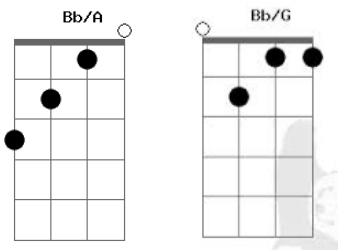

Blue Eyes Crying In The Rain Willie Nelson

F Bass run A Bb B
In the twilight glow I see her,
C C7 F
Blue eyes cryin' in the rain
F Bass run A Bb B
When we kissed good-bye and parted
C C7 F Bass run F# G A
I knew we'd never meet again

Bb Bass run Bb A G
Love is like a dying ember
F C7 Bass run C Bb A G
Only memories remain
F A Bb B
And through the ages I'll remember
C C7 F
Blue eyes crying in the rain

Instrumental Solo: (strummers play first verse chords)

Bb Bass run Bb A G
Someday when we meet up yonder
F C7 Bass run C Bb A G
We'll stroll hand in hand again
F Bass run A Bb B
In the land that knows no parting
C C7 F Bass run A Bb B
Blue eyes crying in the rain.
C C7 Bb Bb/A - Bb/G F (F add C optional)
Blue eyes crying in the rain.